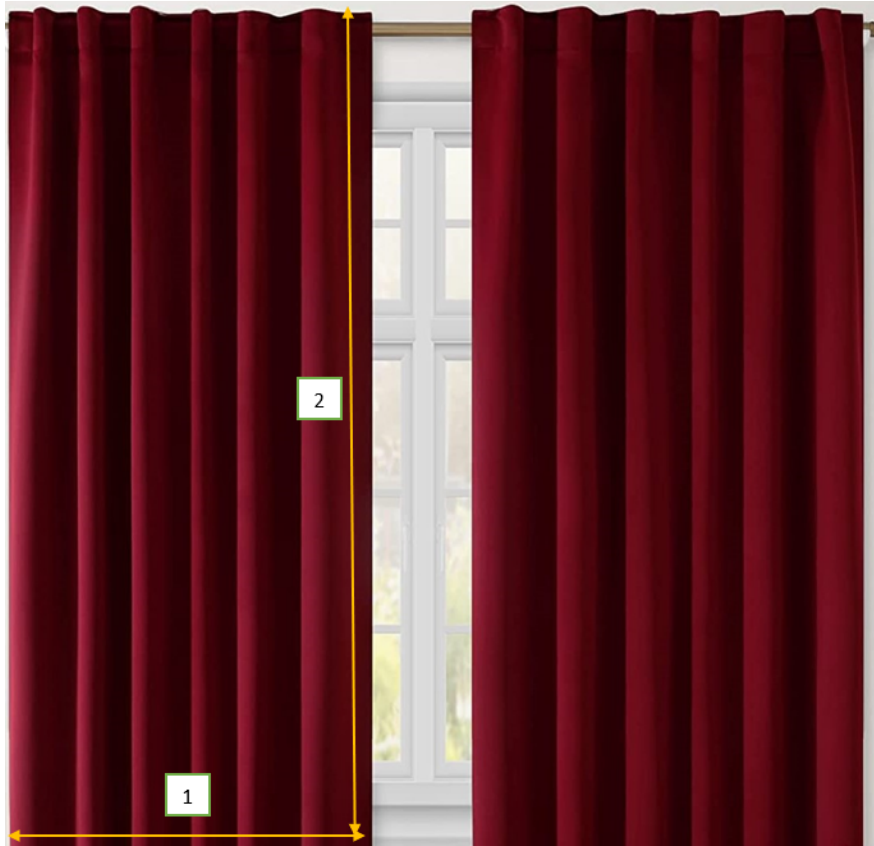

Dunedin Curtain Bank

warmth - hāpori - sustainability

Detachable Linings - Measuring Guide

Dunedin Curtain Bank can now provide detachable linings for your single layer curtains. These linings hook into the curtain tape of your existing curtains.